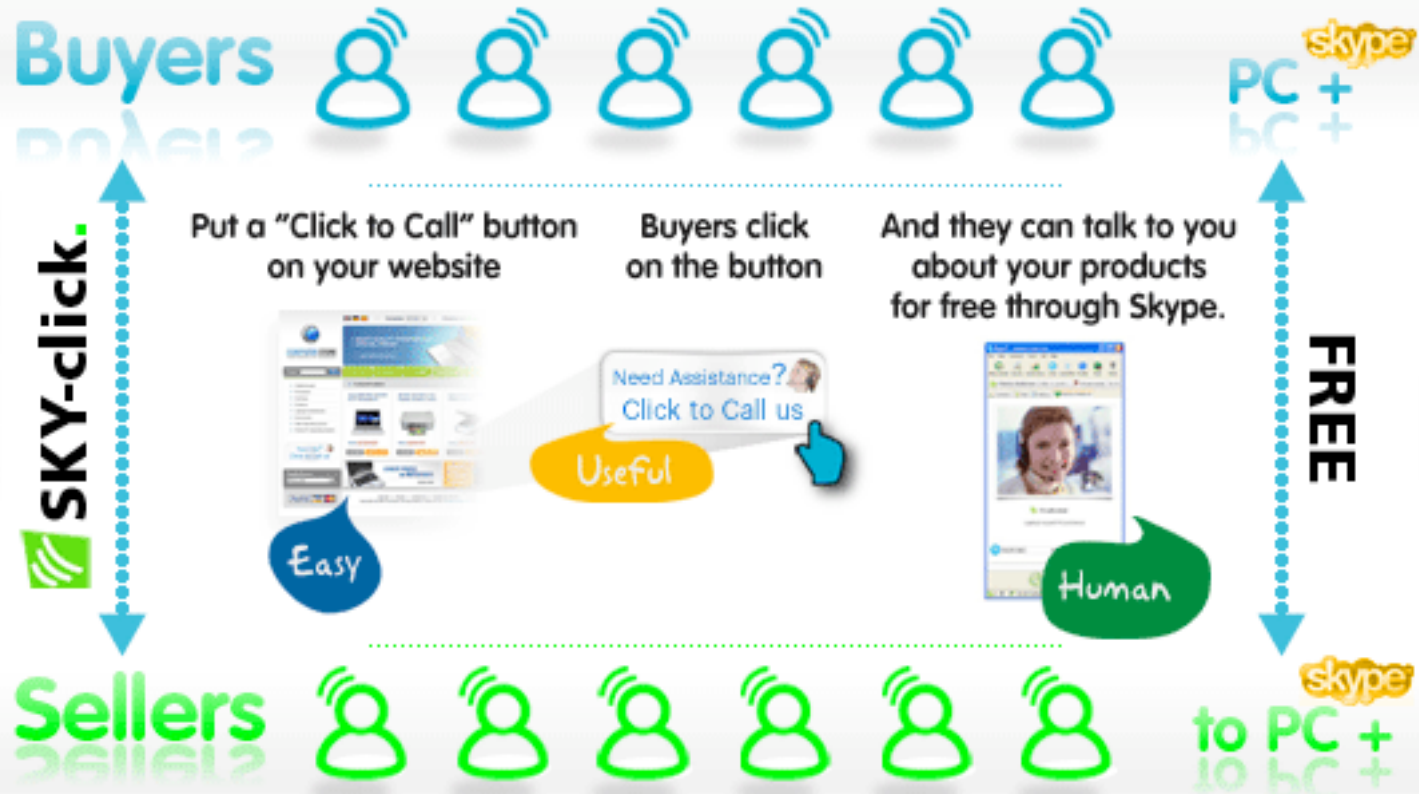

Talk and manage your calls with your buyers